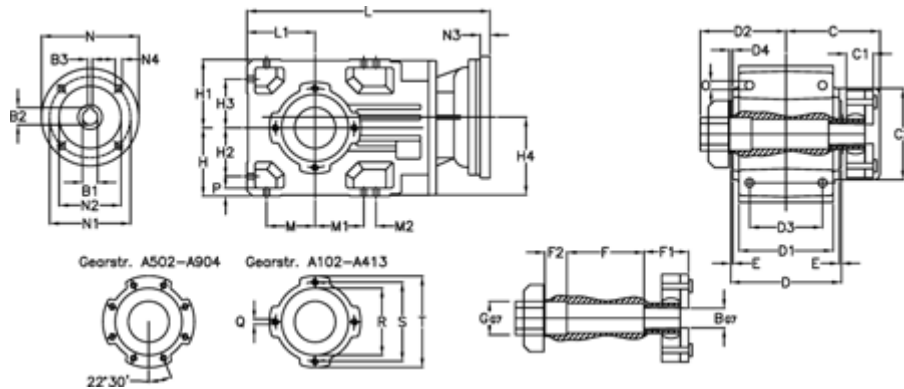

Data Sheet

Article number: 296003522326320
 Description: Bevel helical gearbox
 A353QF35-223,2-P63B5

Measures

B = 35	D1 = 166	F2 = 53	L = 417.0	N3 = 4
B1 = 11	D2 = 80	G = 42	L1 = 100	N4 = M8x19
B2 = 12.8	D3 = 135	GA = 43	M = 73.0	O = 12.0
B3 = 4	d4 = 5.0	H = 100	M1 = 73.0	P = 11
C = 70.0	Description = A353 QF-xx P63 B5	H1 = 100	M2 = 11	Q = M10x17
C1 = 24	E = 3.5	H2 = 73.0	N = 140	R = 110
C2 = 90.0	F = 12.0	H3 = 73.0	N1 = 115	S = 130
D = 173	F1 = 48.0	H4 = 114.0	N2 = 95	T = 150